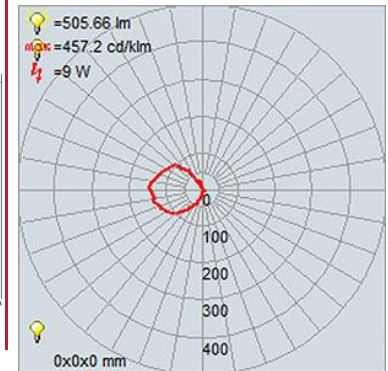

FIXTURE	BACKPLATE / CANOPY
Length:	Length
Width: 8"	Width: 4.5"
Diameter	Diameter:
Height: 11.5"	Height: 4.5"
Extension: 9.75"	
Overall Height:	

TECHNICAL SPECIFICATIONS

SPECIFICATIONS

Frame Material: Steel
Diffuser Material: Glass
Lamping Type: SSL (Dedicated LED) Jbox: Standard
Lamping Base: SSL Lamp Wattage: 9 W
Lamp Quantity: 1 Total Wattage: 9 W
Voltage: 120v Lamps Included: Yes

Quantity: _____

Notes: _____

LINE DRAWING

IES FILE

In addition to Access Lighting's purchase and warranty terms and conditions, by signing below or placing an order, you agree that you are authorized to bind the entity placing any order and acknowledge the following: All of sizes and measurements are approximate and all images are for illustrative purposes only. In the event of an inconsistency, the "Product Measurements" section controls. There also may be slight differences in the colors and designs compared to the displayed and printed images.