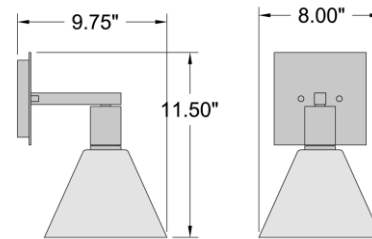

FIXTURE	BACKPLATE / CANOPY
Length:	Length
Width: 8"	Width: 4.5"
Diameter	Diameter:
Height: 11.5"	Height: 4.5"
Extension: 9.75"	
Overall Height:	

TECHNICAL SPECIFICATIONS

SPECIFICATIONS

Frame Material: Steel
Diffuser Material: Glass
Lamping Type: SSL (Dedicated LED) Jbox: Standard
Lamping Base: SSL Lamp Wattage: 9 W
Lamp Quantity: 1 Total Wattage: 9 W
Voltage: 120v Lamps Included: Yes

Quantity: _____

Notes: _____

LINE DRAWING

IES FILE

In addition to Access Lighting's purchase and warranty terms and conditions, by signing below or placing an order, you agree that you are authorized to bind the entity placing any order and acknowledge the following: All of sizes and measurements are approximate and all images are for illustrative purposes only. In the event of an inconsistency, the "Product Measurements" section controls. There also may be slight differences in the colors and designs compared to the displayed and printed images.